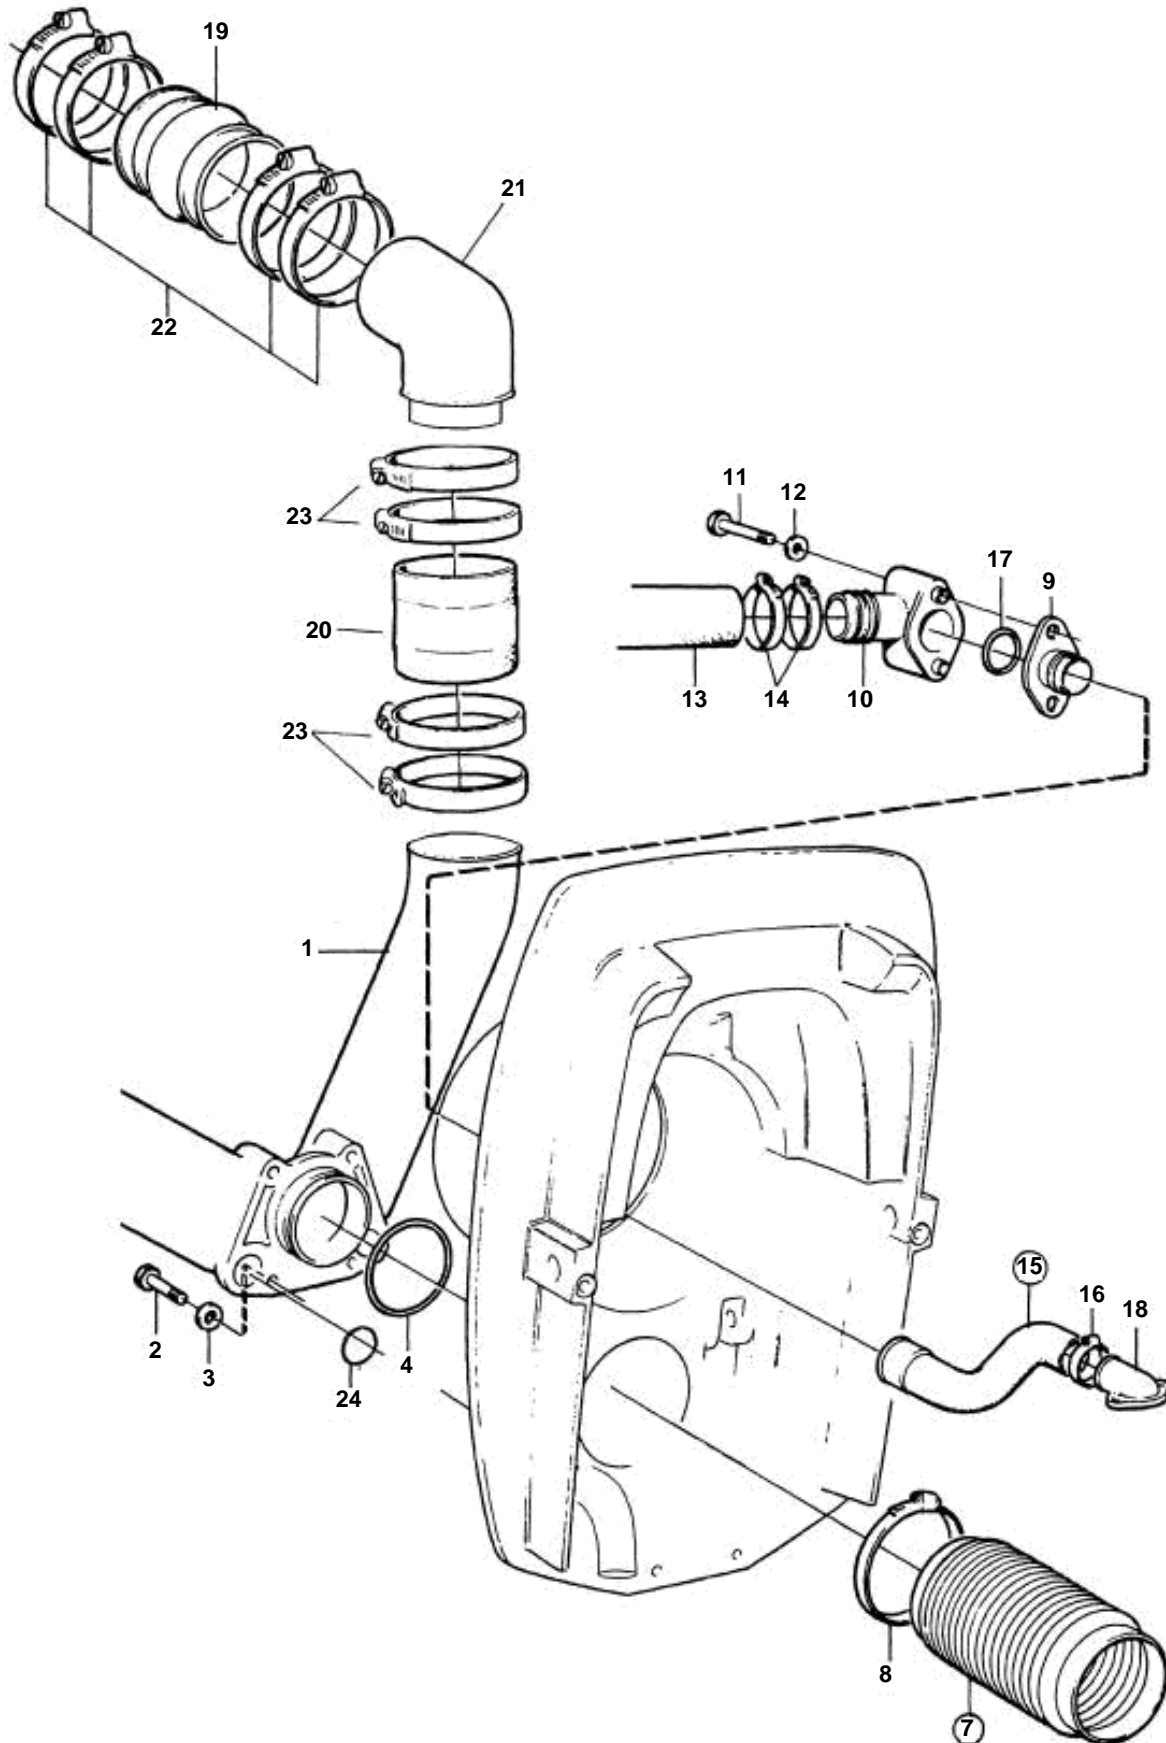

DP - EXHAUST PIPE AND COOLING WATER PIPE

DP - EXHAUST PIPE AND COOLING WATER PIPE

| REF | PART NO. | QTY | DESCRIPTION | NOTES |
|-----|----------|-----|-----------------|-----------------------|
| 1 | 3851000 | 1 | Exhaust pipe | |
| 2 | 970958 | 4 | Screw | |
| 3 | 960148 | 4 | Washer | |
| 4 | 925256 | 1 | O-ring | |
| 5 | 872048 | 2 | Exhaust hose | |
| 6 | 853012 | 8 | Hose clamp | |
| 7 | 876631 | 1 | Bellows kit | |
| 8 | 872531 | 2 | · Hose clamp | |
| 9 | 872334 | 1 | Nipple | |
| 10 | 872336 | 1 | Hose nipple | |
| 11 | 955516 | 2 | Screw | |
| 12 | 955893 | 2 | Washer | |
| 13 | 3850361 | 1 | Hose, 5.0 Fi | Intake-sea water pump |
| 14 | 961669 | 2 | Hose clamp | |
| 15 | 876632 | 1 | Hose kit | |
| 16 | 853548 | 1 | · Hose clamp | |
| 17 | 925064 | 1 | · O-ring | |
| 18 | 872752 | 1 | Hose connection | |
| 19 | 3852696 | 2 | Exhaust hose | |
| 20 | 3852741 | 2 | Hose | |
| 21 | 3854500 | 2 | Exhaust riser | |
| 22 | 3853860 | 8 | Clamp | |
| 23 | 3853791 | 8 | Clamp | |
| 24 | 925064 | 2 | · O-ring | |